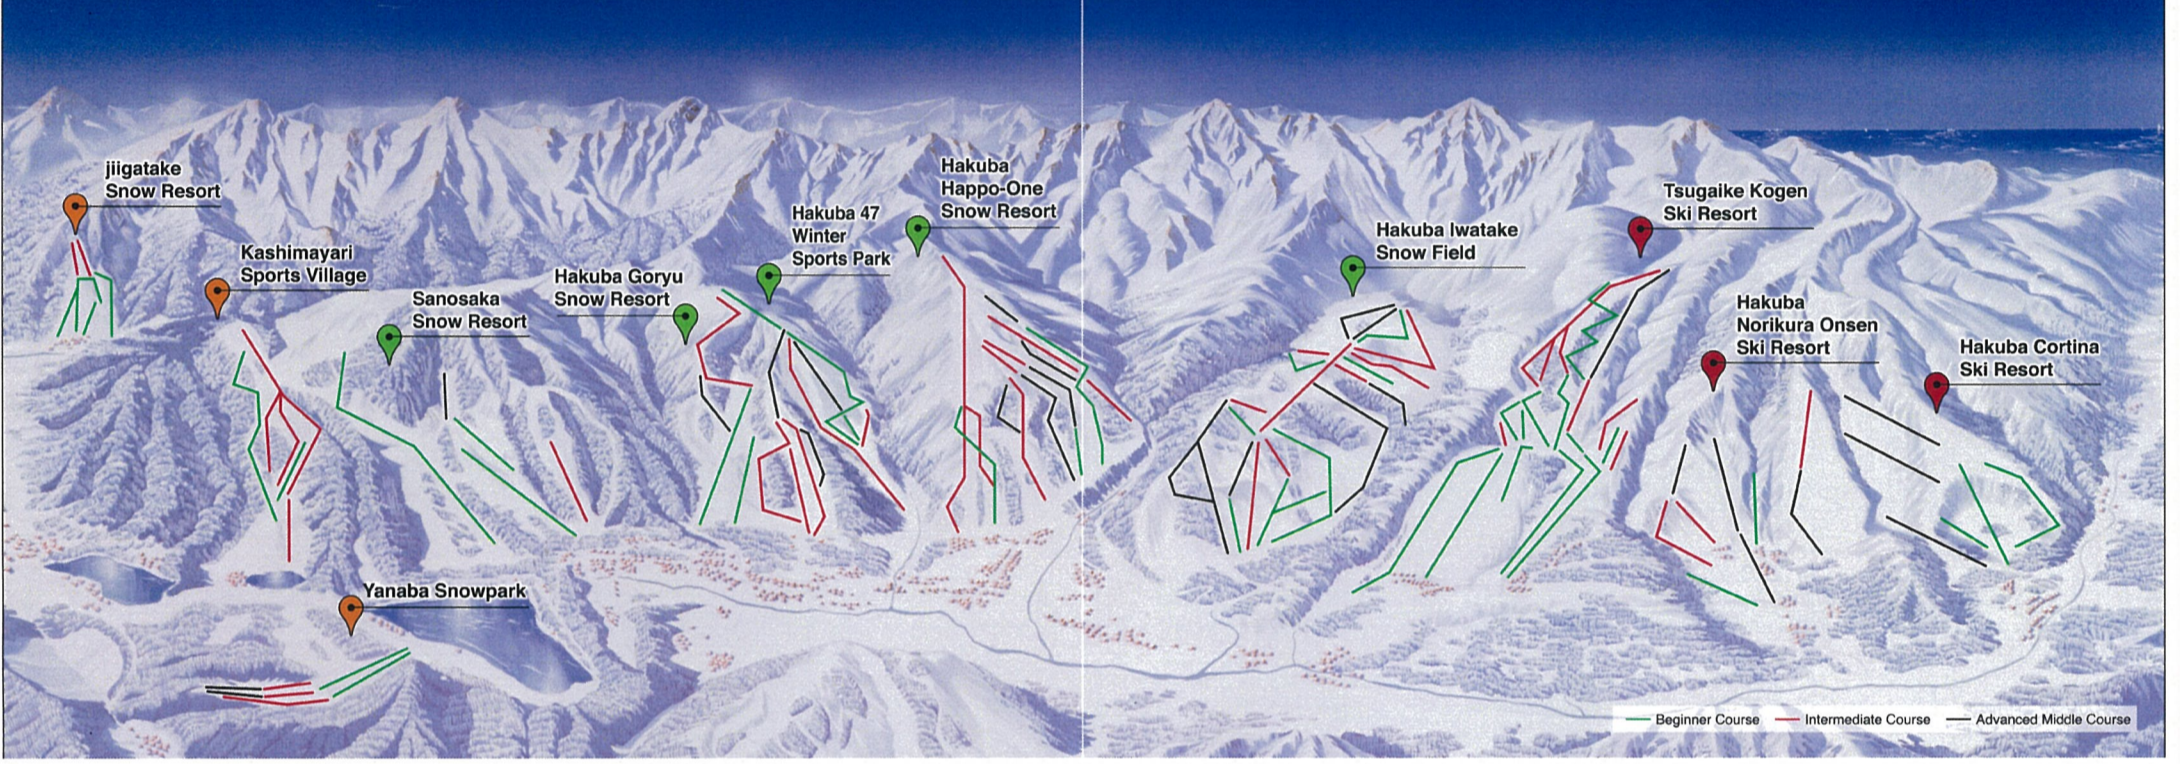

HAKUBAVALLEY

Japan's Premier Alpine Resort

Jiigatake Snow Resort Kashimayari Sports Village Yanaba Snowpark
 Sanosaka Snow Resort Hakuba Goryu Snow Resort
 Hakuba 47 Winter Sports Park Hakuba Happo-One Snow Resort
 Hakuba Iwatake Snow Field Tsugaike Kogen Ski Resort
 Hakuba Norikura Onsen Ski Resort
 Hakuba Cortina Ski Resort

— Beginner Course — Intermediate Course — Advanced Middle Course

HAKUBAVALLEY 11 Ski Area

- Beginner Course
- Intermediate Course
- Advanced Middle Course
- Parking
- Restroom
- Ski Patrol
- Lounge
- Ticket Center
- Kid's Room
- Hot Spring Spa (Onsen)
- Coin-operated locker
- Rental Ski
- Restaurant
- Information
- Ski School
- Smoking Area
- IC-Card Returning Machine
- Locker Room
- Shop
- Restroom of wheelchair establishing as an annex
- Night Skiing

Jiigatake Snow Resort
 ● Number of Trails-7 ● Longest Run-1500m
 ● Number of Lifts-4 ● Total ski area 4800m
 ☎ +81 261-22-0551 www.jiigatake.com

Kashimayari Sports Village
 ● Number of Trails-7 ● Longest Run-1500m
 ● Number of Lifts-4 ● Total ski area 14200m
 ☎ +81 261-23-1231 www.kashimayari.net

Yanaba Snowpark
 ● Number of Trails-7 ● Longest Run-1500m
 ● Number of Lifts-2 ● Total ski area 14200m
 ☎ +81 261-23-1123 www.yanaba.co.jp

Sanosaka Snow Resort
 ● Number of Trails-15 ● Longest Run-2100m
 ● Number of Lifts-5 ● Total ski area 5140m
 ☎ +81 261-75-2452 www.sanosaka.com/